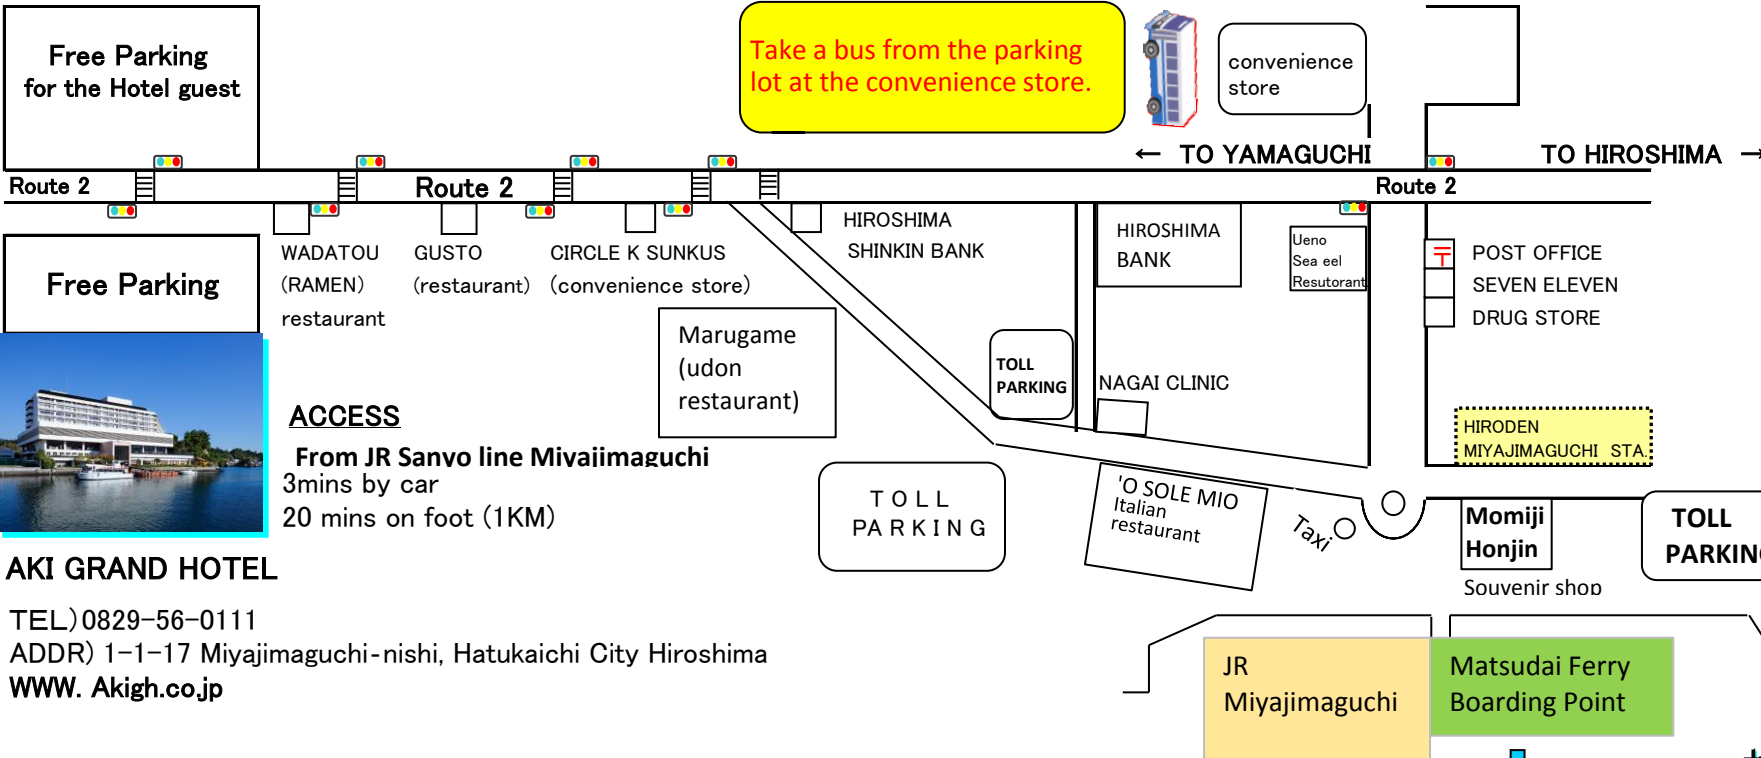

# MIYAJIMAGUCHI AREA

**JR  
MIYAJIMAGUCHI  
STATION**

**ACCESS**  
From JR Sanvo line Miyajimaguchi  
3mins by car  
20 mins on foot (1KM)

## AKI GRAND HOTEL

TEL) 0829-56-0111  
ADDR) 1-1-17 Miyajimaguchi-nishi, Hatukaichi City Hiroshima  
WWW. Akigh.co.jp

### ■ PICK-UP BUS TIMETABLE

Hotel ⇒ JR sta.	JR sta. ⇒ Hotel
08:00	14:00
08:30	08:10
09:00	14:10
09:30	08:40
10:00	09:10
10:30	15:00
11:00	09:40
11:30	15:30
12:00	10:10
12:30	16:00
13:00	10:40
	16:30
	11:10
	17:00
	11:40
	17:30
	12:10
	18:00
	12:40
	18:30
	13:10
	19:00

### ■ BUS BOARDING LOCATION

From Hotel to JR Miyajimaguchi Sta.  
Take shuttle from Hotel main entrance.

From JR Miyajimaguchi Sta. to Hotel  
Take shuttle from the end of the right parking lot.

The shuttle runs every 30 mins.  
It is subject to traffic congestion.